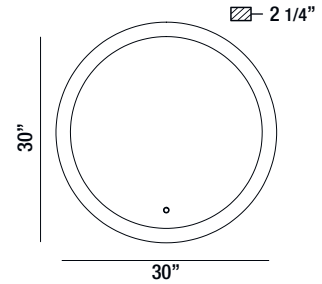

31481-018

ROUND EDGE-LIT LED MIRROR

- 1 x 31W
- IP44 rated
- CRI: 80+
- CCT: 3000K/4500K/6400K
- Lumen Output: 3600lm
- Suitable for damp location
- Dimmable
- Touch sensor switch