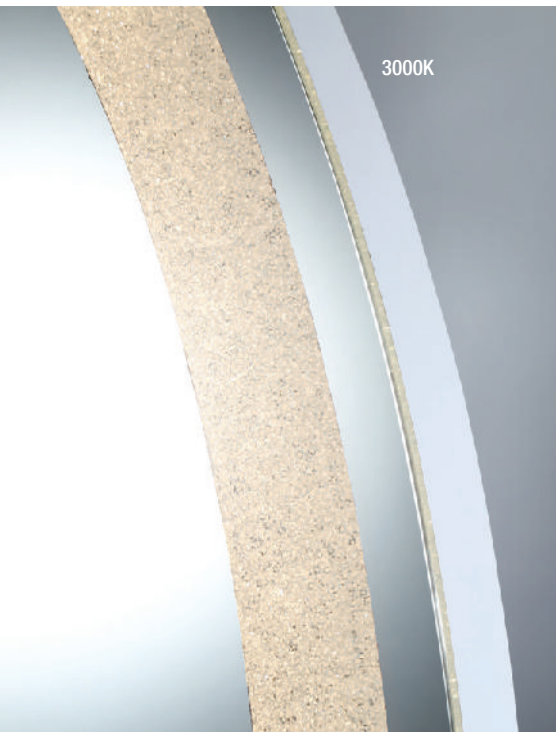

33824-017

RECTANGULAR BACK-LIT LED MIRROR

- 1 x 70W
- IP44 rated
- CRI: 90
- CCT: 3000K/4500K/6400K
- Lumen Output: 8170lm
- Suitable for damp location
- Dimmable
- Touch sensor switch