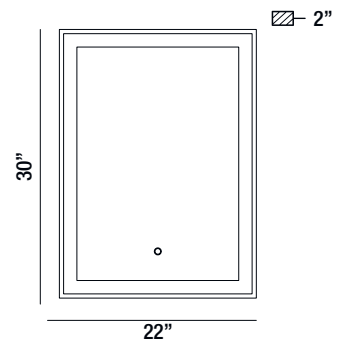

33828-015

SMALL RECTANGULAR EDGE-LIT LED MIRROR

- 1 x 35W
- IP44 rated
- CRI: 90
- CCT: 3000K/4500K/6400K
- Lumen Output: 4100lm
- Suitable for damp location
- Dimmable
- Touch sensor switch