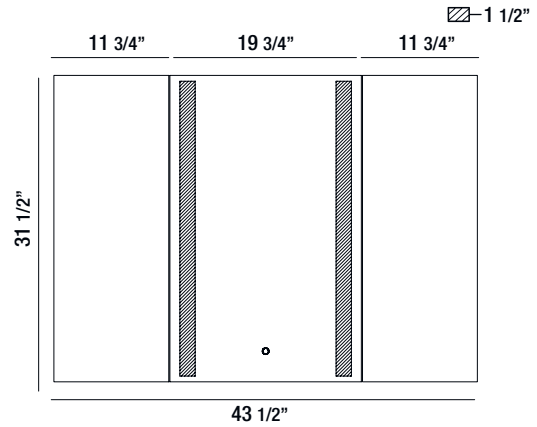

LED Mirror

Back lit LED mirror featuring a trifold option for enhanced viewing angles

34000-014

SMALL TRI-FOLD LED MIRROR

- 36W
- IP44 rated
- CRI: 90
- CCT: 3000K/4500K/6000K
- Lumen Output: 2160lm
- Suitable for damp location
- Dimmable
- Touch sensor switch