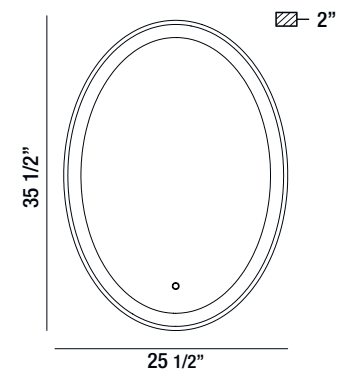

### ROUND EDGE-LIT LED MIRROR

- 1 x 29W
- IP44 rated
- CRI: 90
- CCT: 3000K/4500K/6400K
- Lumen Output: 3400lm
- Suitable for damp location
- Dimmable
- Touch sensor switch

### OVAL EDGE-LIT LED MIRROR

- 1 x 33W
- IP44 rated
- CRI: 90
- CCT: 3000K/4500K/6400K
- Lumen Output: 3860lm
- Suitable for damp location
- Dimmable
- Touch sensor switch