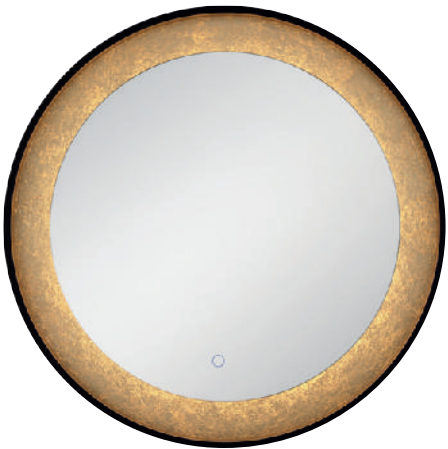

# LED Mirror

Circular wall mount back-lit LED Mirror adorned with a gold leaf or silver leaf backdrop

## 33832-012 SILVER

ROUND EDGE-LIT LED MIRROR

- 1 x 29W
- IP44 rated
- CRI: 90
- CCT: 3000K/4500K/6400K
- Lumen Output: 3510lm
- Suitable for damp location
- Dimmable
- Touch sensor switch