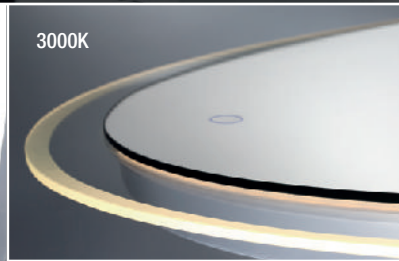

# LED Mirror

Edge-lit LED mirrors provide soft indirect lighting with a choice of three color temperatures complemented by a glow dimmer touch switch

### ROUND EDGE-LIT LED MIRROR

- 1 x 29W
- IP44 rated
- CRI: 90
- CCT: 3000K/4500K/6400K
- Lumen Output: 3400lm
- Suitable for damp location
- Dimmable
- Touch sensor switch