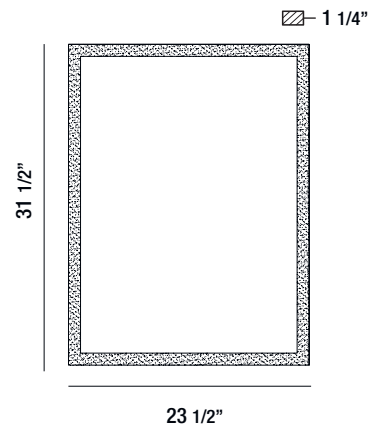

29105-014

RECTANGULAR EDGE-LIT LED MIRROR

- 1 x 24W
- IP44 rated
- CRI: 80+
- CCT: 3000K/4000K
- Lumen Output: 1680lm
- Suitable for damp location