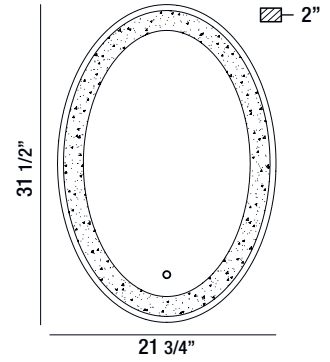

33823-010

OVAL BACK-LIT LED MIRROR

- 1 x 55W
- IP44 rated
- CRI: 90
- CCT: 3000K/4500K/6400K
- Lumen Output: 6440lm
- Suitable for damp location
- Dimmable
- Touch sensor switch