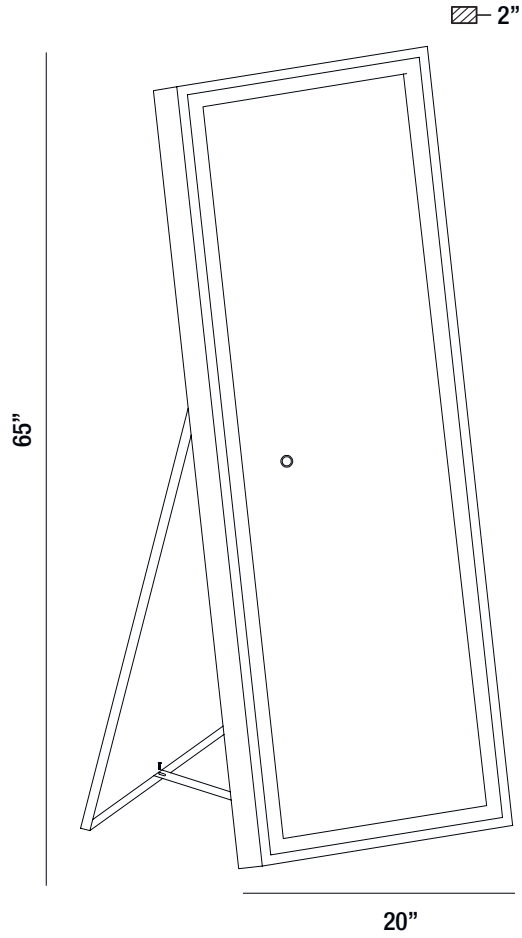

LED Mirror

Free standing back-lit LED mirror with chrome frame

31855-013

FREE STANDING BACK-LIT LED MIRROR

- 1 x 55W
- CRI: 80+
- CCT: 3000K/4500K/6400K
- Lumen Output: 6400lm
- Suitable for damp location
- Dimmable
- Touch sensor switch