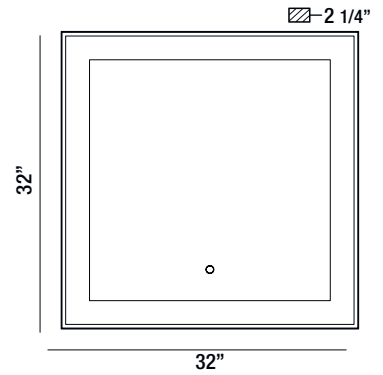

33829-012 BLACK/GOLD

SQUARE EDGE-LIT LED MIRROR

- 1 x 39W
- IP44 rated
- CRI: 90
- CCT: 3000K/4500K/6400K
- Lumen Output: 4570lm
- Suitable for damp location
- Dimmable
- Touch sensor switch