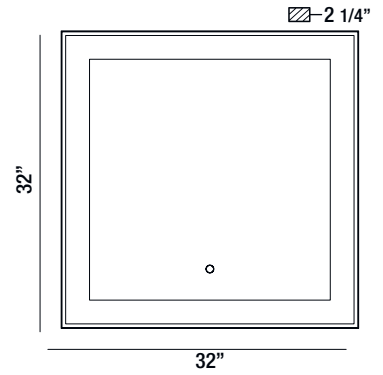

33831-015 SILVER

SQUARE EDGE-LIT LED MIRROR

- 1 x 39W
- IP44 rated
- CRI: 90
- CCT: 3000K/4500K/6400K
- Lumen Output: 4570lm
- Suitable for damp location
- Dimmable
- Touch sensor switch