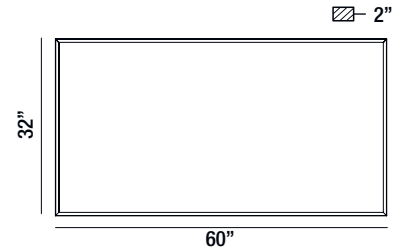

## 31480-017

LARGE RECTANGULAR EDGE-LIT LED MIRROR

- 29W
- IP44 rated
- CRI: 80+
- CCT: 3000K/4000K
- Lumen Output: 3300lm
- Suitable for damp location