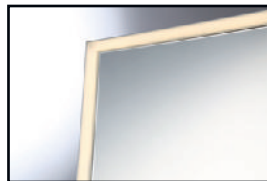

31478-014

SMALL RECTANGULAR EDGE-LIT LED MIRROR

- 15W
- IP44 rated
- CRI: 80+
- CCT: 3000K/4000K
- Lumen Output: 1690lm
- Suitable for damp location

3000K