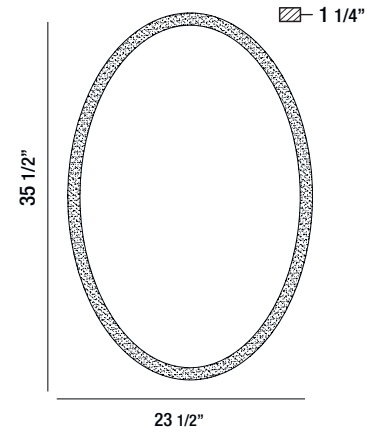

29103-010

OVAL EDGE-LIT LED MIRROR

- 1 x 26W
- IP44 rated
- CRI: 80+
- CCT: 3000K/4000K
- Lumen Output: 2050lm
- Suitable for damp location

29104-017

ROUND EDGE-LIT LED MIRROR

- 1 x 27W
- IP44 rated
- CRI: 80+
- CCT: 3000K/4000K
- Lumen Output: 2160lm
- Suitable for damp location