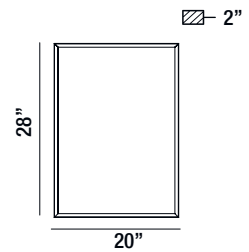

31478-014

SMALL RECTANGULAR EDGE-LIT LED MIRROR

- 15W
- IP44 rated
- CRI: 80+
- CCT: 3000K/4000K
- Lumen Output: 1690lm
- Suitable for damp location

3000K