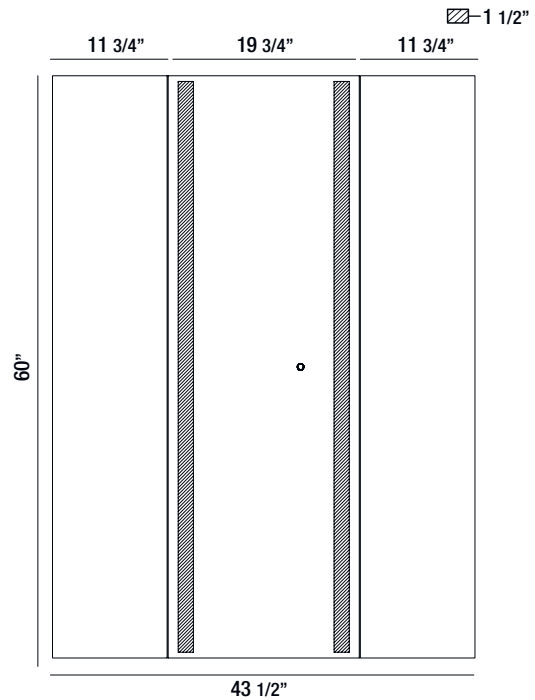

34001-011

LARGE TRI-FOLD LED MIRROR

- 60W
- IP44 rated
- CRI: 90
- CCT: 3000K/4500K/6000K
- Lumen Output: 4320lm
- Suitable for damp location
- Dimmable
- Touch sensor switch