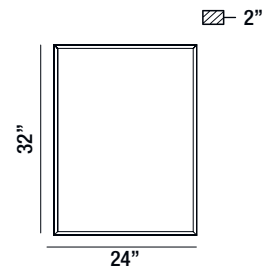

31479-011

MEDIUM RECTANGULAR EDGE-LIT LED MIRROR

- 18W
- IP44 rated
- CRI: 80+
- CCT: 3000K/4000K
- Lumen Output: 2010lm
- Suitable for damp location