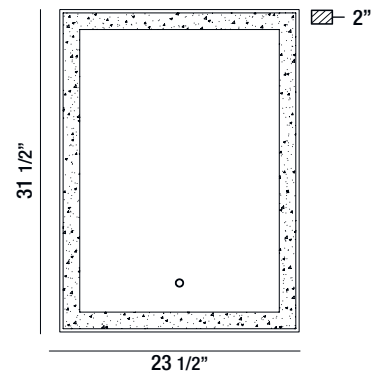

33824-017

RECTANGULAR BACK-LIT LED MIRROR

- 1 x 70W
- IP44 rated
- CRI: 90
- CCT: 3000K/4500K/6400K
- Lumen Output: 8170lm
- Suitable for damp location
- Dimmable
- Touch sensor switch