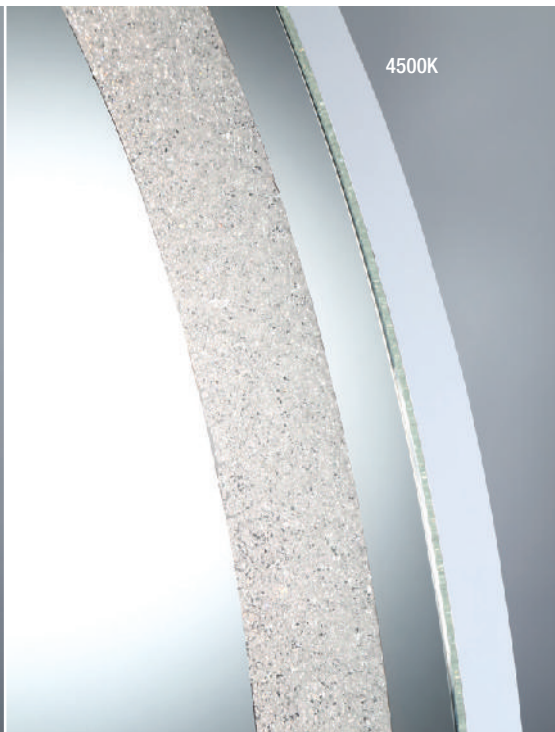

33824-017

RECTANGULAR BACK-LIT LED MIRROR

- 1 x 70W
- IP44 rated
- CRI: 90
- CCT: 3000K/4500K/6400K
- Lumen Output: 8170lm
- Suitable for damp location
- Dimmable
- Touch sensor switch