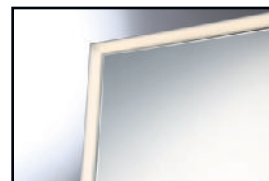

LED Mirror

Edge-lit diffused LED mirror provides soft indirect lighting

29103-010

OVAL EDGE-LIT LED MIRROR

- 1 x 26W
- IP44 rated
- CRI: 80+
- CCT: 3000K/4000K
- Lumen Output: 2050lm
- Suitable for damp location

29104-017

ROUND EDGE-LIT LED MIRROR

- 1 x 27W
- IP44 rated
- CRI: 80+
- CCT: 3000K/4000K
- Lumen Output: 2160lm
- Suitable for damp location

29105-014

RECTANGULAR EDGE-LIT LED MIRROR

- 1 x 24W
- IP44 rated
- CRI: 80+
- CCT: 3000K/4000K
- Lumen Output: 1680lm
- Suitable for damp location

4000K