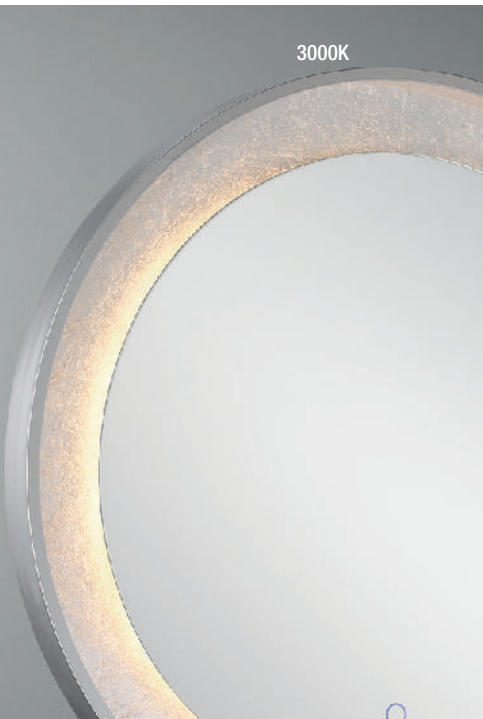

LED Mirror

Circular wall mount back-lit LED Mirror adorned with a gold leaf or silver leaf backdrop

33832-012 SILVER

ROUND EDGE-LIT LED MIRROR

- 1 x 29W
- IP44 rated
- CRI: 90
- CCT: 3000K/4500K/6400K
- Lumen Output: 3510lm
- Suitable for damp location
- Dimmable
- Touch sensor switch

33830-018 BLACK/GOLD

ROUND EDGE-LIT LED MIRROR

- 1 x 29W
- IP44 rated
- CRI: 90
- CCT: 3000K/4500K/6400K
- Lumen Output: 3510lm
- Suitable for damp location
- Dimmable
- Touch sensor switch

3000K

4500K

6400K