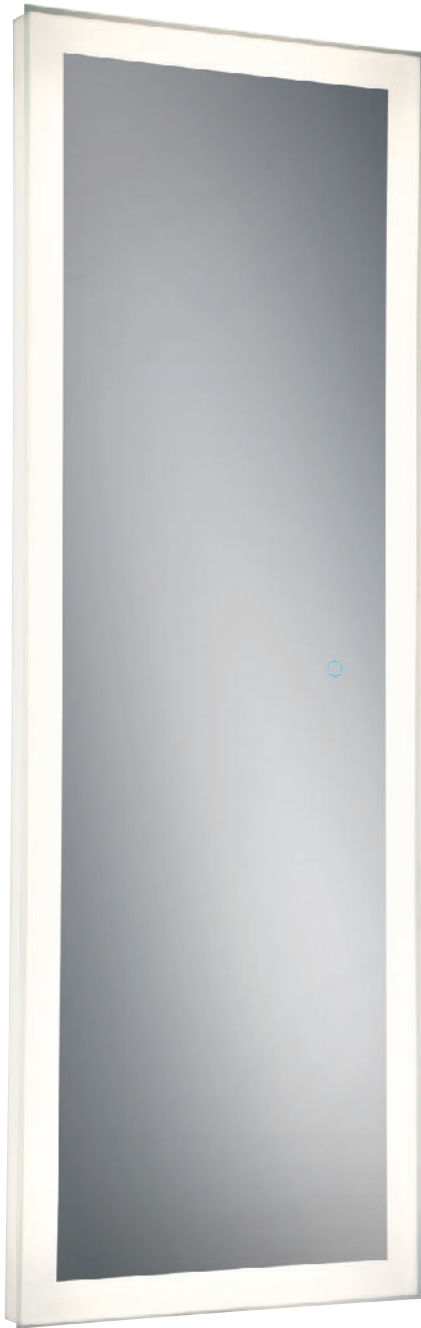

# LED Mirror

Linear edge-lit diffused LED mirror provides soft indirect lighting