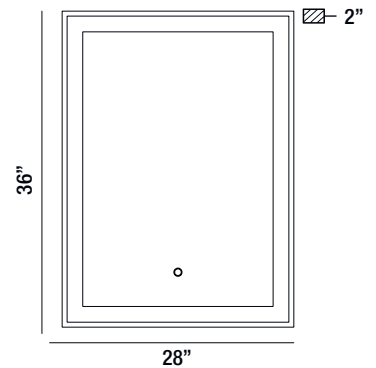

33827-018

LARGE RECTANGULAR EDGE-LIT LED MIRROR

- 1 x 45W
- IP44 rated
- CRI: 90
- CCT: 3000K/4500K/6400K
- Lumen Output: 5270lm
- Suitable for damp location
- Dimmable