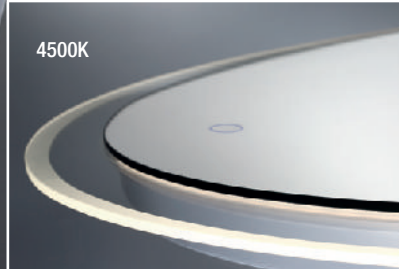

# LED Mirror

Edge-lit LED mirrors provide soft indirect lighting with a choice of three color temperatures complemented by a glow dimmer touch switch

### ROUND EDGE-LIT LED MIRROR

- 1 x 29W
- IP44 rated
- CRI: 90
- CCT: 3000K/4500K/6400K
- Lumen Output: 3400lm
- Suitable for damp location
- Dimmable
- Touch sensor switch