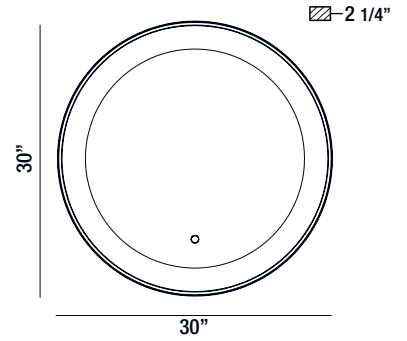

33832-012 SILVER

ROUND EDGE-LIT LED MIRROR

- 1 x 29W
- IP44 rated
- CRI: 90
- CCT: 3000K/4500K/6400K
- Lumen Output: 3510lm
- Suitable for damp location
- Dimmable
- Touch sensor switch