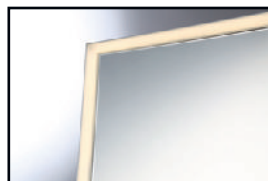

29105-014

RECTANGULAR EDGE-LIT LED MIRROR

- 1 x 24W
- IP44 rated
- CRI: 80+
- CCT: 3000K/4000K
- Lumen Output: 1680lm
- Suitable for damp location

3000K