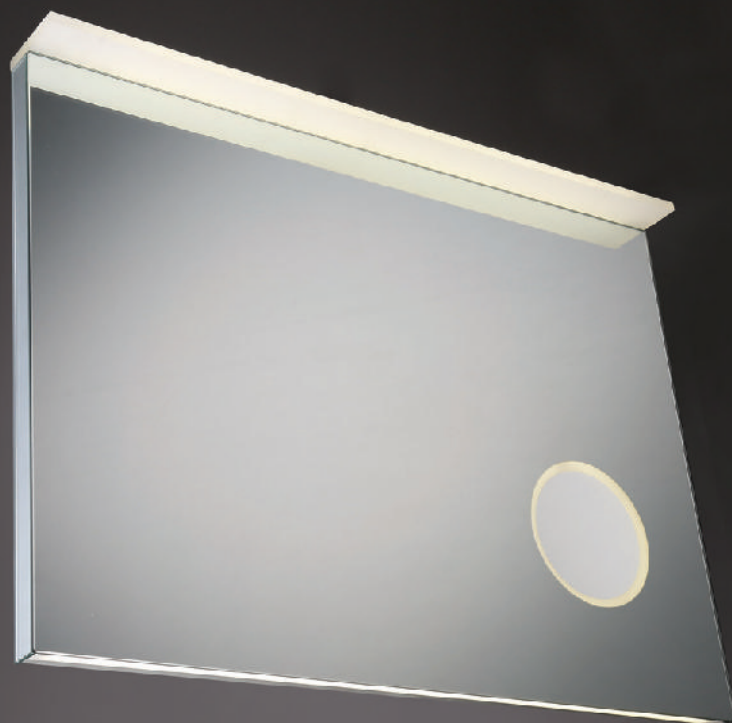

# LED Mirror

Illuminated mirrors with lit magnifier

3 1/2"

27 1/2"

47 1/4"