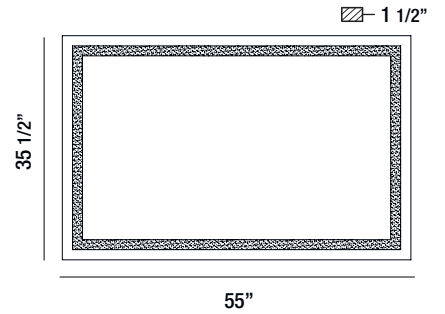

29107-018

RECTANGULAR BACK-LIT LED MIRROR

- 1 x 36W
- IP44 rated
- CRI: 80+
- CCT: 3000K/4000K
- Lumen Output: 2550lm
- Suitable for damp location