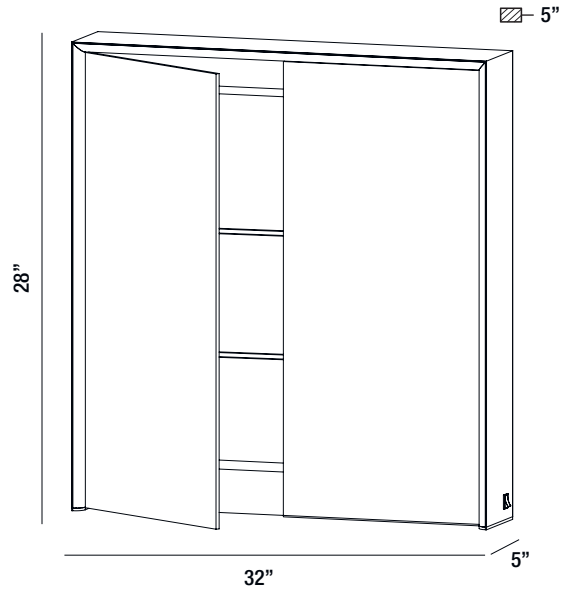

LED Mirror

Edge-lit LED mirrored cabinet

31485-012

DOUBLE DOOR EDGE-LIT MIRRORED CABINET

- 19W
- IP44 rated
- CRI: 80+
- CCT: 3000K/4000K
- Lumen Output: 1550lm
- Suitable for damp location