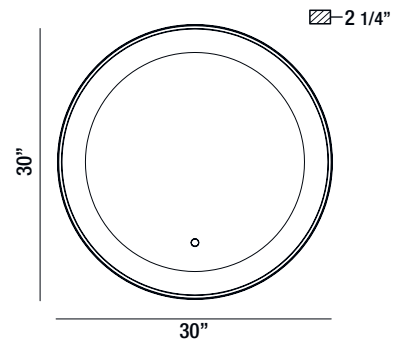

33830-018 BLACK/GOLD

ROUND EDGE-LIT LED MIRROR

- 1 x 29W
- IP44 rated
- CRI: 90
- CCT: 3000K/4500K/6400K
- Lumen Output: 3510lm
- Suitable for damp location
- Dimmable
- Touch sensor switch