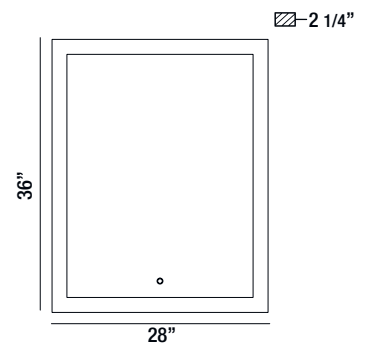

31486-019

RECTANGULAR EDGE-LIT LED MIRROR

- 1 x 35W
- IP44 rated
- CRI: 80+
- CCT: 3000K/4500K/6400K
- Lumen Output: 4100lm
- Suitable for damp location
- Dimmable
- Touch sensor switch