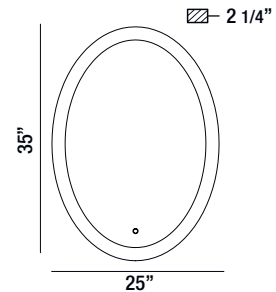

31483-012

OVAL EDGE-LIT LED MIRROR

- 1 x 31W
- IP44 rated
- CRI: 80+
- CCT: 3000K/4500K/6400K
- Lumen Output: 3600lm
- Suitable for damp location
- Dimmable
- Touch sensor switch