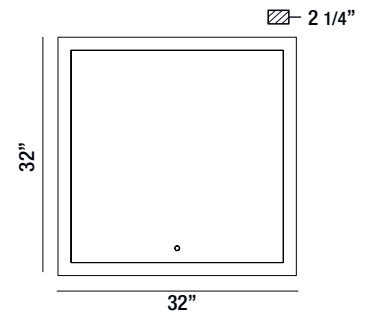

31482-015

SQUARE EDGE-LIT LED MIRROR

- 1 x 36W
- IP44 rated
- CRI: 80+
- CCT: 3000K/4500K/6400K
- Lumen Output: 4200lm
- Suitable for damp location
- Dimmable
- Touch sensor switch