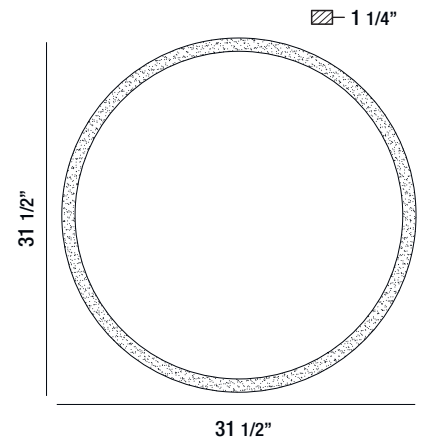

LED Mirror

Edge-lit diffused LED mirror provides soft indirect lighting

29103-010

OVAL EDGE-LIT LED MIRROR

- 1 x 26W
- IP44 rated
- CRI: 80+
- CCT: 3000K/4000K
- Lumen Output: 2050lm
- Suitable for damp location

29104-017

ROUND EDGE-LIT LED MIRROR

- 1 x 27W
- IP44 rated
- CRI: 80+
- CCT: 3000K/4000K
- Lumen Output: 2160lm
- Suitable for damp location

29105-014

RECTANGULAR EDGE-LIT LED MIRROR

- 1 x 24W
- IP44 rated
- CRI: 80+
- CCT: 3000K/4000K
- Lumen Output: 1680lm
- Suitable for damp location