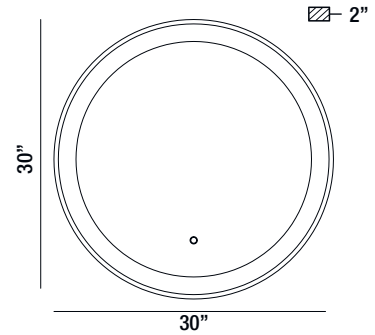

### ROUND EDGE-LIT LED MIRROR

- 1 x 29W
- IP44 rated
- CRI: 90
- CCT: 3000K/4500K/6400K
- Lumen Output: 3400lm
- Suitable for damp location
- Dimmable
- Touch sensor switch