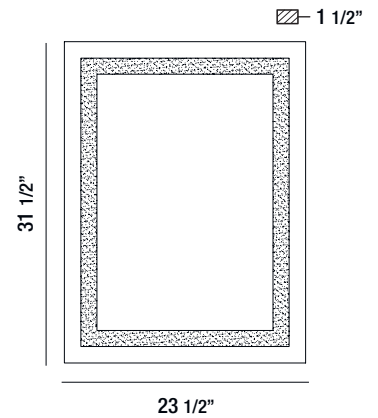

29108-015

RECTANGULAR BACK-LIT LED MIRROR

- 1 x 19W
- IP44 rated
- CRI: 80+
- CCT: 3000K/4000K
- Lumen Output: 1340lm
- Suitable for damp location