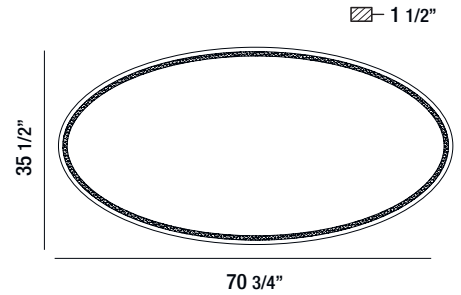

LED Mirror

Back-lit LED mirrors providing soft direct lighting

29106-011

OVAL BACK-LIT LED MIRROR

- 1 x 40W
- IP44 rated
- CRI: 80+
- CCT: 3000K/4000K
- Lumen Output: 2800lm
- Suitable for damp location

29107-018

RECTANGULAR BACK-LIT LED MIRROR

- 1 x 36W
- IP44 rated
- CRI: 80+
- CCT: 3000K/4000K
- Lumen Output: 2550lm
- Suitable for damp location

29108-015

RECTANGULAR BACK-LIT LED MIRROR

- 1 x 19W
- IP44 rated
- CRI: 80+
- CCT: 3000K/4000K
- Lumen Output: 1340lm
- Suitable for damp location